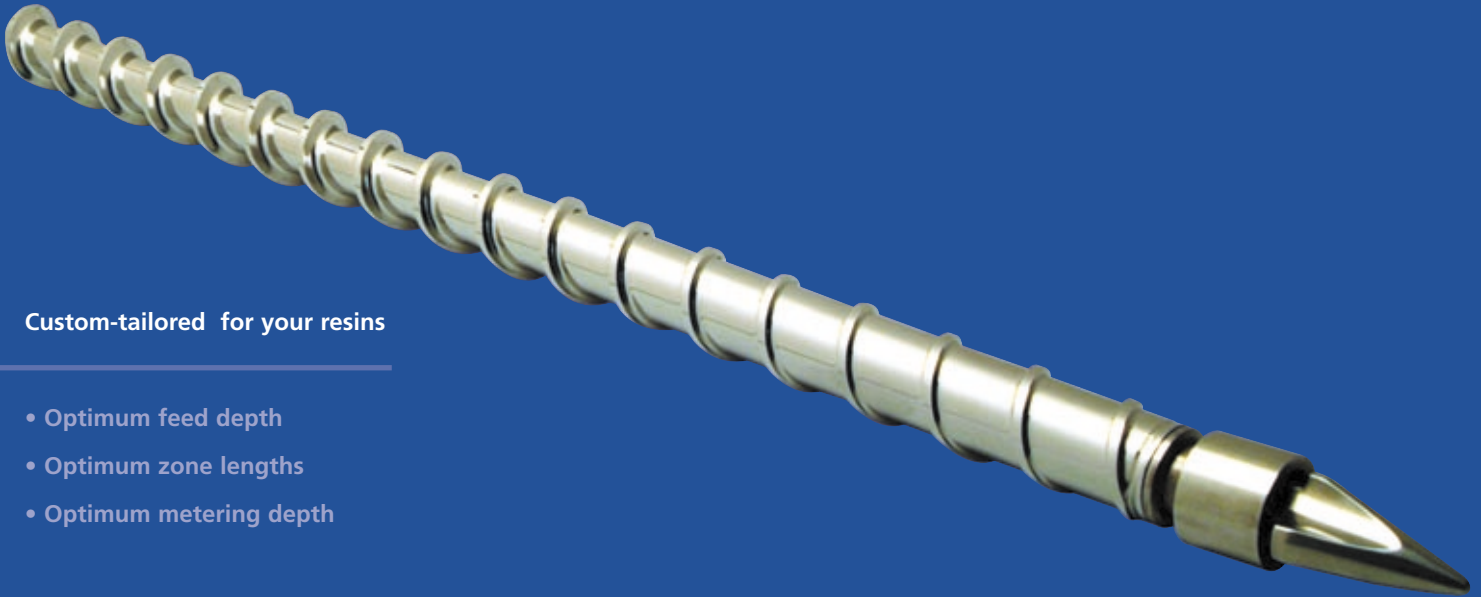

EasyMelt™ Injection Screw

Custom-tailored for your resins

- Optimum feed depth
- Optimum zone lengths
- Optimum metering depth

Typical applications

- Highly glass-filled materials
- Materials with metallic powders or mica fillers
- Shear-sensitive polymers

EasyMelt™ combines the simplicity and economy of a conventional three-zone screw with the productivity and quality benefits of optimum material feeding, melting and metering. General-purpose injection screws leave hard-to-get molding profit on the table. The Xaloy® EasyMelt™ injection screw helps you recoup with screw geometry optimized for specific material(s).

What it can do for you

- Speed up screw recovery
- Reduce short shots
- Improve temperature control

Efficient melting

Thanks to its resin-tailored feed depth, compression ratio and zone lengths, EasyMelt™ delivers fully melted material to the metering zone. This avoids a major cause of intermittent short shots: partially filled flights and pressure instability in the metering zone.

On-the-money metering

Insufficient depth in the metering zone for a given material can reduce plasticating rates by 28% or more, but for some resins, too deep of a metering depth will not apply the proper amount of shear on the resin to allow for a uniform melt to be delivered to the mold. That's why a metering depth that's just right really pays off.